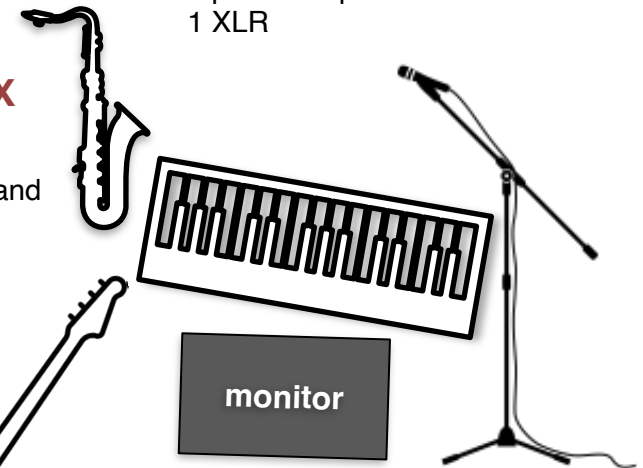

STAGE RIDER

ELECTRIC GUITAR / VOX II

- 1 amp mic stand small
- 2 power strips
- 1 vocal mic stand tall
- 2 XLR

DRUMS

- 1 kick in mic
- 1 kick out mic + small stand
- 1 snare top mic + small stand
- 1 rack tom
- 1 floor tom
- 2 overhead mics + tall stands
- 1 hihat mic + small stand
- 1 power strip
- 10 XLR

Drummer:
in-ear monitoring
kabelgebunden

E-BASS

- 2 power strips
- 1 XLR

KEYS / SAX / BACKING VOX

- 1 power strip
- 1 vocal mic + tall stand
- 1 stereo DI
- 2 XLR

LEAD VOX

- 1 XLR
- 1 vocal mic stand

PATCH-LIST

INPUT	SOURCE	MIC / DI / XLR	MIC STAND
1	KICK IN	1 Beta91	
2	KICK OUT	1 Audix D6	1 mic stand small
3	SNARE TOP	1 SM57	1 mic stand small
4	HIHAT	1 Byerdynamic (phantom)	1 mic stand small
5	RACK TOM	1 Audix D2	
6	FLOOR TOM	1 Audix D4	
7	OH L	1 Byerdynamic (phantom)	1 mic stand tall
8	OH R	1 Byerdynamic (phantom)	1 mic stand tall
9	DRUM PAD L	1 XLR	
10	DRUM PAD R	1 XLR	
11	ELECTRIC GUITAR	1 e906 (own)	1 mic stand small
12	E-BASS	1 XLR Direct-out	
13	KEYBOARD	1 Stereo-DI	
14	KEYBOARD		
15	SAXOPHONE	1 Wireless Shure M17 662-686 MHz (own)	
16	LEAD VOCALS	1 SM58 (own)	1 mic stand tall
17	VOCALS II	1 SM58 (own)	1 mic stand tall
18	BACKING VOCALS	1 SM58	1 mic stand tall