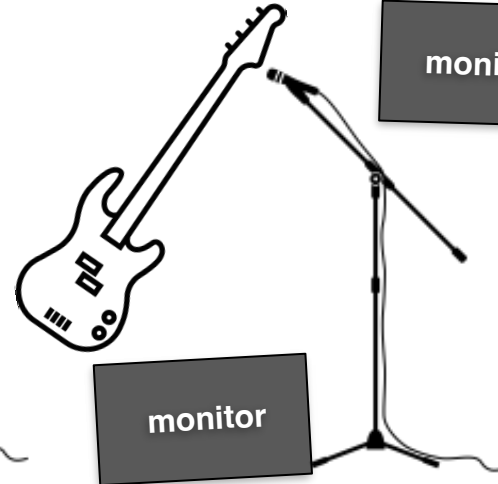

STAGE RIDER

ELECTRIC GUITAR / VOX II

- 1 amp mic stand Small
- 2 power strips
- 1 vocal mic stand tall
- 2 XLR

DRUMS

- 1 kick in mic
- 1 kick out mic + small stand
- 1 snare top mic + small stand
- 1 rack tom
- 1 floor tom
- 2 overhead mics + tall stands
- 1 hihat mic + small stand
- 1 power strip
- 10 XLR

BASS / BACKING VOX IV

- 2 power strips
- 1 vocal mic + stand tall
- 2 XLR

KEYS / SAX / BACKING

- 1 power strip
- 1 vocal mic + tall stand
- 2 XLR

- 1 XLR
- 1 vocal mic stand

PATCH-LIST

INPUT	SOURCE	MIC / DI / XLR	MIC STAND
1	KICK IN	1 Beta91	
2	KICK OUT	1 Audix D6	1 mic stand small
3	SNARE TOP	1 SM57	1 mic stand small
4	HIHAT	1 Byerdynamic (phantom)	1 mic stand small
5	RACK TOM	1 Audix D2	
6	FLOOR TOM	1 Audix D4	
7	OH L	1 Byerdynamic (phantom)	1 mic stand tall
8	OH R	1 Byerdynamic (phantom)	1 mic stand tall
9	DRUM PAD L	1 XLR	
10	DRUM PAD R	1 XLR	
11	ELECTRIC GUITAR	1 e906 (own)	1 mic stand small
12	E-BASS	1 XLR Direct-out	
13	KEYBOARD	1 Stereo-DI (own)	
14	KEYBOARD		
15	SAXOPHONE	1 Wireless Shure M17 662-686 MHz (own)	
16	LEAD VOCALS	1 SM58 (own)	1 mic stand tall
17	VOCALS II	1 SM58 (own)	1 mic stand tall
18	BACKING VOCALS III	1 SM58	1 mic stand tall
19	BACKING VOCALS IV	1 SM58	1 mic stand tall