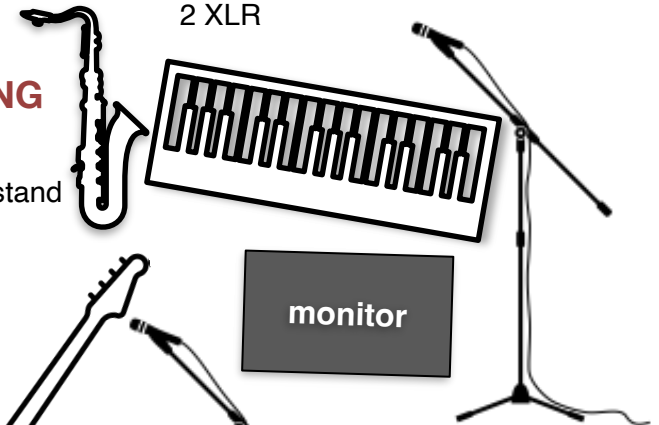

LANGUAGE

German, English

MUSIC MATERIAL

BROUGHT Y BAND

Instruments & backline (guitar, bass, keyboard, saxophone, amps, drum kit)

TO SUPPLY

- PA system
- mix table
- lights set
- 1 amp mic
- 2 vocal mics
- 8 drum mics
- 6 mic stands tall
- 4 mic Stands small
- 16 XLR
- 6 power strips with extension cords (3 inputs per musician)

STAGE RIDER

ELECTRIC GUITAR / VOX II

- 1 amp mic stand Small
- 2 power strips
- 1 vocal mic stand tall
- 2 XLR

DRUMS

- 1 kick in mic
- 1 kick out mic + small stand
- 1 snare top mic + small stand
- 1 rack tom
- 1 floor tom
- 2 overhead mics + tall stands
- 1 hihat mic + small stand
- 1 power strip
- 10 XLR

BASS / BACKING VOX IV

- 2 power strips
- 1 vocal mic + stand tall
- 2 XLR

KEYS / SAX / BACKING

- 1 power strip
- 1 vocal mic + tall stand
- 2 XLR

- 1 XLR
- 1 vocal mic stand

PATCH-LIST

INPUT	SOURCE	MIC / DI / XLR	MIC STAND
1	KICK IN	1 Beta91	
2	KICK OUT	1 Audix D6	1 mic stand small
3	SNARE TOP	1 SM57	1 mic stand small
4	HIHAT	1 Byerdynamic (phantom)	1 mic stand small
5	RACK TOM	1 Audix D2	
6	FLOOR TOM	1 Audix D4	
7	OH L	1 Byerdynamic (phantom)	1 mic stand tall
8	OH R	1 Byerdynamic (phantom)	1 mic stand tall
9	DRUM PAD L	1 XLR	
10	DRUM PAD R	1 XLR	
11	ELECTRIC GUITAR	1 e906 (own)	1 mic stand small
12	E-BASS	1 XLR Direct-out	
13	KEYBOARD	1 Stereo-DI (own)	
14	KEYBOARD		
15	SAXOPHONE	1 Wireless Shure M17 662-686 MHz (own)	
16	LEAD VOCALS	1 SM58 (own)	1 mic stand tall
17	VOCALS II	1 SM58 (own)	1 mic stand tall
18	BACKING VOCALS III	1 SM58	1 mic stand tall
19	BACKING VOCALS IV	1 SM58	1 mic stand tall